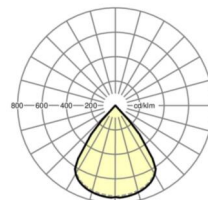

ELECTRICAL ENGINEERING

Controller	Electronic driver DALI2 (1 pcs.)
System output	22W
Mains voltage	230V/50Hz
Circuit breakers (inrush current)	18 pieces/B10, 28 pieces/B16, 30 pieces/C10, 46 pieces/C16
Energy efficiency class/light source	B

LIGHTING TECHNOLOGY

Placement	LED, Colour rendering/Light colour CRI ≥ 80 / 4000K
Colour tolerance (MacAdam)	3SDCM
Photobiological safety (Luminaire)	RG1
Nominal luminous flux	3106lm
LED service life	50000h L80/B10 (Tq 25°C)
Luminaire luminous efficiency	142lm/W
UGR lat./long.	18.4 / 18.3

MECHANICS

Housing colour	silver grey/white aluminium RAL 9006
Dimensions (LxWxDxH)	1131mm x 51mm x 81mm
Weight (net)	2.9kg
Cable entry KE (X/Y)	0mm/0mm
Type of installation	Ceiling-mounted single installation

Dimensions

L	1131 mm	Length
B	51 mm	Width
H	81 mm	Height
A1	900 mm	Mounting distance single mounting
X	0 mm	Distance cable infeed to the center of the luminaire on the X-axis
Y	0 mm	Distance cable infeed to the center of the luminaire on the Y-axis

DEEP-LINK

<https://www.regiolux.de/en/article/60602046675>